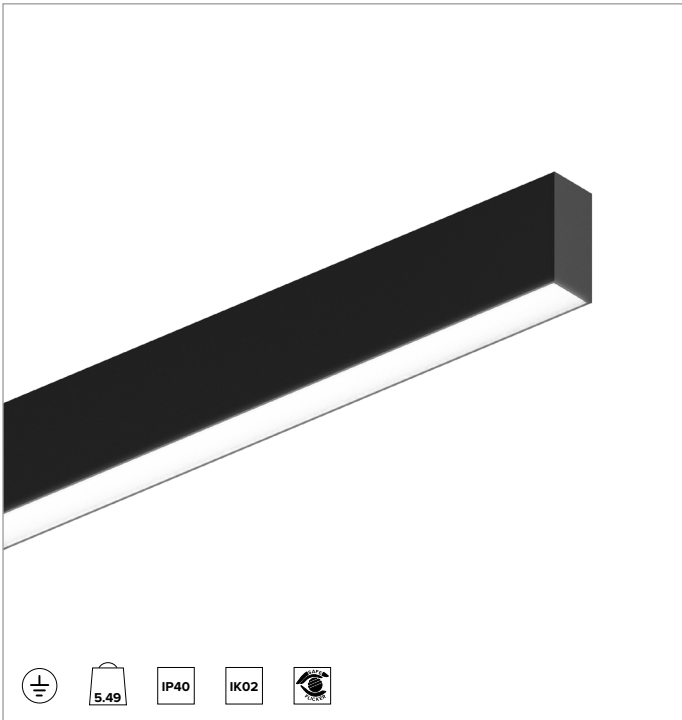

T017BX840ELDB | LOGICO EASY Stand Alone 37 - OPAL

Linear stand alone LED fixture for ceiling mounted or suspension installation

	4000K	H(m)	D1(m)	D2(m)	E _{max} (lx)
Ra80		113°	113°		
Fixture Power	94W	1	3.00	3.01	1357
Source Flux	8529lm	2	6.00	6.03	339
Fixture Flux	8529lm	3	9.00	9.04	151
Efficacy	91lm/W	4	12.00	12.06	85
6000843	I _{max} =198cd/klm	I _{max}	1690cd	5	15.01 15.07 54

Emission: DIRECT/INDIRECT

Optic: REFLECTOR

Optical efficiency: 100%

Fixture flux: 8529lm

Luminous efficacy: 91lm/W

Photobiological safety: Compliant with RG0 exempt risk group

MECHANICAL CHARACTERISTICS

Painted extruded aluminium body with 37mm section and polycarbonate end caps. Upper closing screen in translucent polycarbonate.

Colour and finish: Black

Dimensions: L=2340mm

Weight: 5.49Kg

Version: LINEAR

Degree of protection: IP40

Mechanical Resistance: IK02

ELECTRICAL CHARACTERISTICS

Integrated electronic ON-OFF driver. Luminaire compliant with EN 60598-2-22 for power supply from a centralised emergency system CPSS (Central Power Supply System), not incorporated in the luminaire - high risk areas excluded. The default power and flux are 100% in AC and 100% in DC.